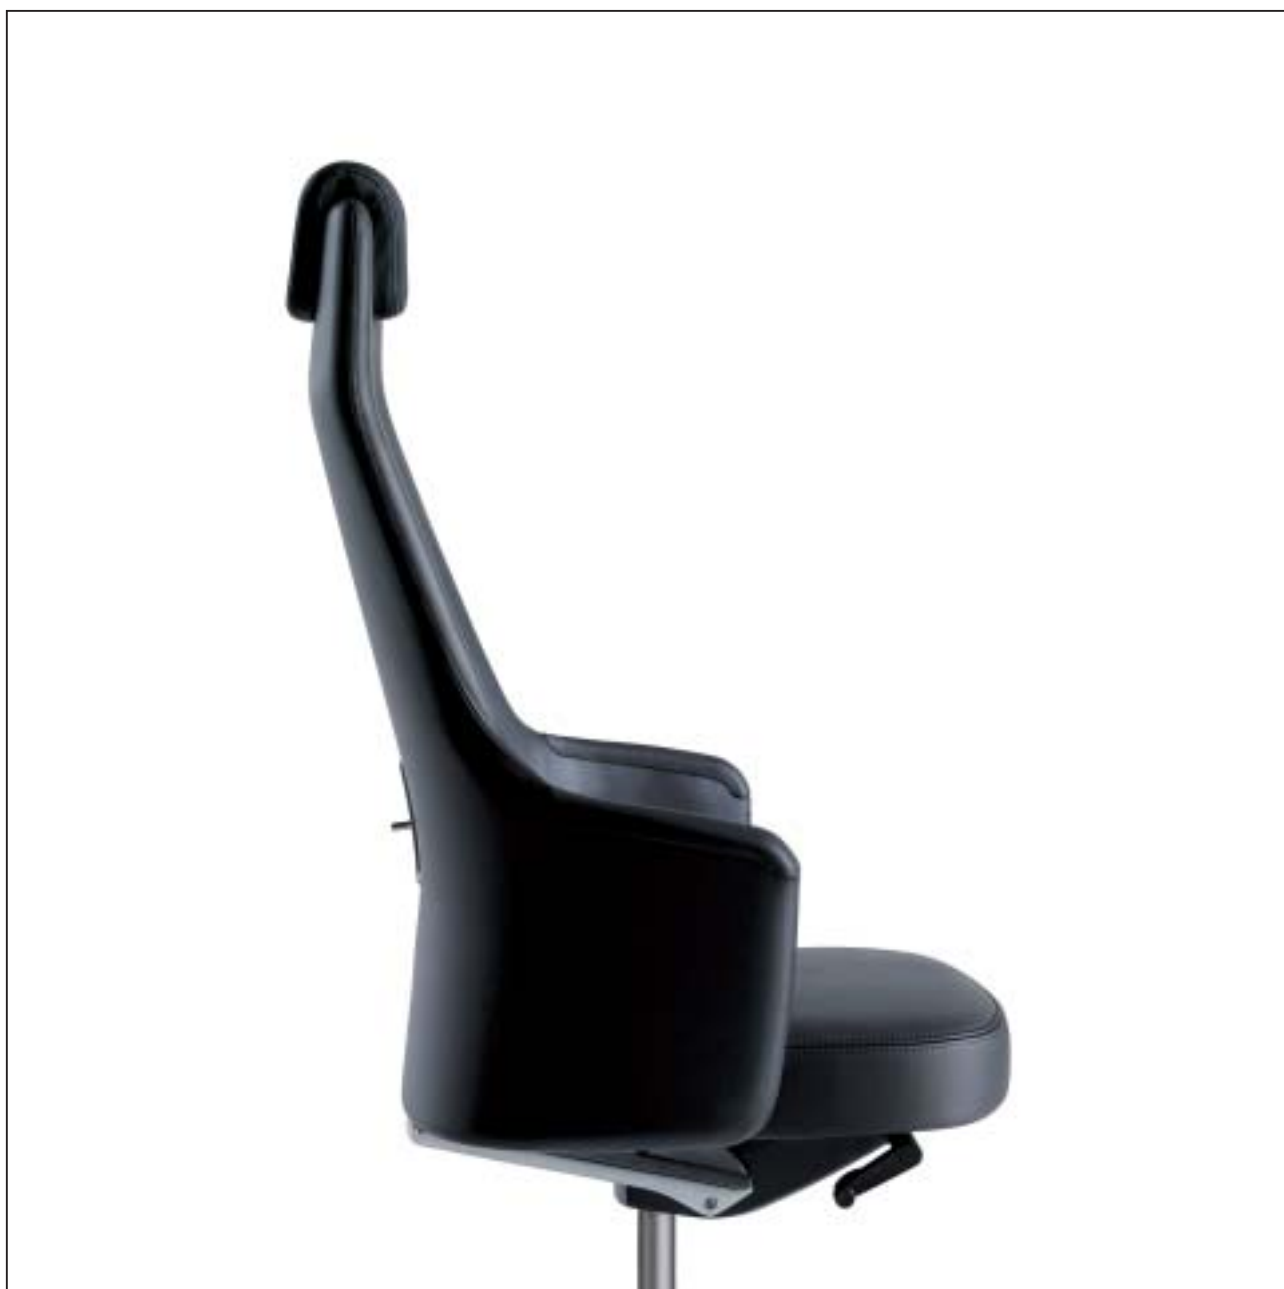

silent rush

sedus

The modern workplace is expected to express a great deal: design quality and warmth, energy, efficiency and cosiness. silent rush, the creation of designers Mathias Seiler and Thilo Schwer, provides the answer to today's expectations for the office environment. As a swivel chair with high or medium backrest and as a visitor chair, silent rush offers impressive ergonomics and a design that really makes you feel at home. For us it embodies the new emotional office culture – or, to put it another way, **Place 2.5**

**Armrests.**  
The armrests are integrated into the backrest and feature a leather finish for extra comfort.

**Head pillow.**  
The soft upholstered head cushion is simple to remove for cleaning or replacing.

**Lumbar support.**  
The perfectly shaped lumbar support is height-adjustable. The adjustment mechanism is made of polished aluminium.

**Upholstery.** silent rush blends with its surroundings yet still asserts its own character – with a whole range of fabric and leather coverings, and always with high-quality craftsmanship. You have a choice of several different fabrics plus 10 shades of leather.